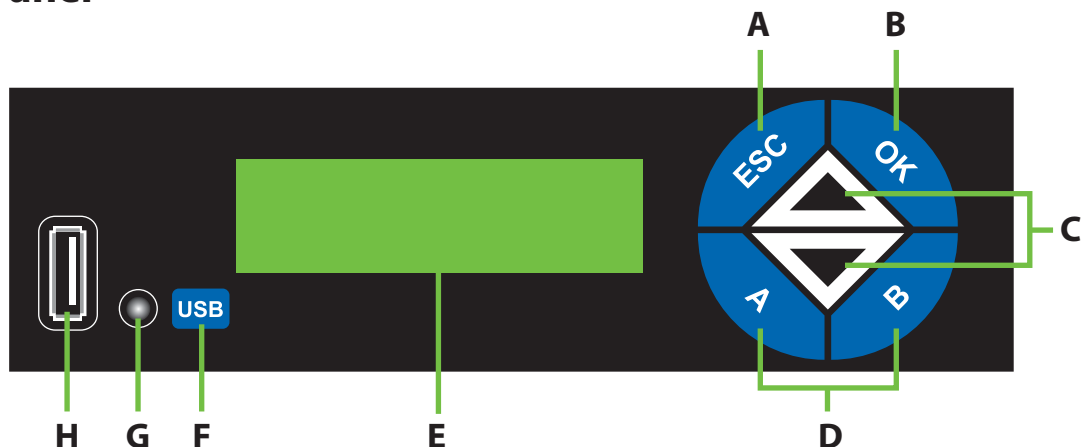

## Control Panel

- A. **ESC:** Back to previous menu
- B. **OK:** Select desired function
- C. **Up/Down:** Scroll through available functions
- D. **SmartKeys (A & B):** For customized shortcuts of frequently used functions
- E. **LCD display:** Back-lit LCD display
- F. **USB Instant copy button:** One-touch USB-to-disc duplication
- G. **Status Indicator LED Light:** For USB duplication
- H. **USB port:** Reads all USB 2.0/ 1.0 USB drives